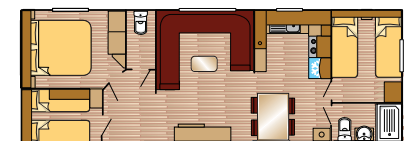

1100/3 Super CL

Buitenmaten - Außenmaße - Dimensions extérieures

	L1	L2	L3	L4	W1	W2	H1
Bellevue							
1100/2 Super	11.98m	11.21m	10.96m	10.96m	3.94m	3.69m	3.50m
1150/2 Super	12.64m	11.87m	11.62m	11.62m	3.94m	3.69m	3.50m
1200/2 Super Plus	13.25m	12.45m	12.20m	12.20m	4.24m	3.99m	3.50m
1250/3 Super Plus	13.55m	12.75m	12.50m	12.50m	4.24m	3.99m	3.50m
Mulberry Neo							
1000/2 Super	10.96m	10.20m	10.06m	10.06m	3.97m	3.72m	3.40m
1100/2 Super	11.90m	11.14m	11.00m	11.00m	3.97m	3.72m	3.40m
1100/3 Super	11.90m	11.14m	11.00m	11.00m	3.97m	3.72m	3.40m
1150/2 Super	12.51m	11.75m	11.61m	11.61m	3.97m	3.72m	3.40m
1150/3 Super	12.51m	11.75m	11.61m	11.61m	3.97m	3.72m	3.40m
Mulberry							
1000/2 Super	10.96m	10.20m	10.06m	10.06m	3.97m	3.72m	3.40m
1100/2 Super	11.90m	11.14m	11.00m	11.00m	3.97m	3.72m	3.40m
1100/3 Super	11.90m	11.14m	11.00m	11.00m	3.97m	3.72m	3.40m
1150/2 Super	12.51m	11.75m	11.61m	11.61m	3.97m	3.72m	3.40m
1150/3 Super	12.51m	11.75m	11.61m	11.61m	3.97m	3.72m	3.40m
Scala							
1100/2 Super Plus	11.68m	11.03m	10.78m	10.78m	4.25m	4.00m	3.50m
1100/3 Super Plus	11.68m	11.03m	10.78m	10.78m	4.25m	4.00m	3.50m
1150/2 Super Plus	12.49m	11.84m	11.59m	11.59m	4.25m	4.00m	3.50m
1150/3 Super Plus	12.49m	11.84m	11.59m	11.59m	4.25m	4.00m	3.50m
Willow							
1000/2 Super	10.96m	10.20m	10.01m	10.01m	3.97m	3.72m	3.40m
1100/2 Super	11.90m	11.14m	11.01m	11.01m	3.97m	3.72m	3.40m
1100/3 Super	11.90m	11.14m	11.01m	11.01m	3.97m	3.72m	3.40m
1150/2 Super	12.51m	11.75m	11.62m	11.62m	3.97m	3.72m	3.40m
1150/3 Super	12.51m	11.75m	11.62m	11.62m	3.97m	3.72m	3.40m
Juniper							
900/2 Super	9.71m	8.81m	8.81m	8.81m	3.97m	3.72m	3.40m
1000/2 Super	10.69m	9.79m	9.79m	9.79m	3.97m	3.72m	3.40m
1100/2 Super	11.60m	10.70m	10.70m	10.70m	3.97m	3.72m	3.40m
1100/3 Super	11.60m	10.70m	10.70m	10.70m	3.97m	3.72m	3.40m