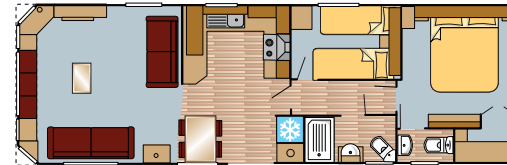

All Mulberry Neo photography of the 38 x 12.2 bed unless otherwise stated. Other models may vary in layout and features. The models pictured in this brochure show the standard front window and outlook door option.

36x12 3 Bed

38x12 2 Bed

38x12 3 Bed

40x12 3 Bed

Standard Features

- Painted chassis
- Pan tiled roof
- uPVC cladded exterior
- Domestic style gutters
- Exterior light
- Antique uPVC double glazed
- Central heating
- 50mm fibreglass wall insulation
- 50mm fibreglass roof insulation
- Electric fire
- Vaulted ceilings throughout
- Dividing door to hallway
- Free standing dining table & chairs
- Metal action fold out bed to lounge seating
- Scatter cushions in curtain fabric
- Cooker hood vented to outside
- Integrated microwave
- Integrated fridge freezer (full size)
- Integrated cooker with LED clock / minute minder
- Shower with thermostatic mixer
- Dual flush WC
- Extractor fan
- Lift up storage bed to main bedroom
- Padded headboards
- USB socket in lounge and bedrooms
- Smoke alarm & carbon monoxide detectors