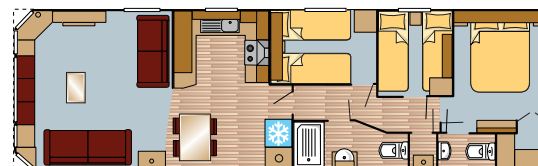

All Mulberry Neo photography of the 38 x 12.2 bed unless otherwise stated. Other models may vary in layout and features. The models pictured in this brochure show the standard front window and outlook door option.

36x12 3 Bed

38x12 2 Bed

38x12 3 Bed

40x12 3 Bed

Standard Features

- Painted chassis
- Pan tiled roof
- uPVC cladded exterior
- Domestic style gutters
- Exterior light
- Antique uPVC double glazed
- Central heating
- 50mm fibreglass wall insulation
- 50mm fibreglass roof insulation
- Electric fire
- Vaulted ceilings throughout
- Dividing door to hallway
- Free standing dining table & chairs
- Metal action fold out bed to lounge seating
- Scatter cushions in curtain fabric
- Cooker hood vented to outside
- Integrated microwave
- Integrated fridge freezer (full size)
- Integrated cooker with LED clock / minute minder
- Shower with thermostatic mixer
- Dual flush WC
- Extractor fan
- Lift up storage bed to main bedroom
- Padded headboards
- USB socket in lounge and bedrooms
- Smoke alarm & carbon monoxide detectors