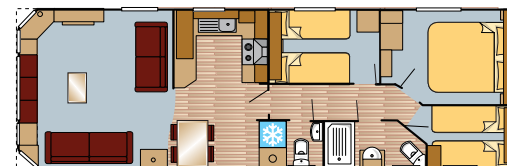

All Mulberry Neo photography of the 38 x 12.2 bed unless otherwise stated. Other models may vary in layout and features. The models pictured in this brochure show the standard front window and outlook door option.

“ The Mulberry Neo is a luxury modern holiday home which combines a spacious living area with an array of high specification features. ”

Mulberry Neo

Outlook door option

Outlook door option

32x12 2 Bed

36x12 2 Bed

36x12 3 Bed

38x12 2 Bed

38x12 3 Bed

40x12 3 Bed

Standard Features

- Painted chassis
- Pan tiled roof
- uPVC cladded exterior
- Domestic style gutters
- Exterior light
- Antique uPVC double glazed
- Central heating
- 50mm fibreglass wall insulation
- 50mm fibreglass roof insulation
- Electric fire
- Vaulted ceilings throughout
- Dividing door to hallway
- Free standing dining table & chairs
- Metal action fold out bed to lounge seating
- Scatter cushions in curtain fabric
- Cooker hood vented to outside
- Integrated microwave
- Integrated fridge freezer (full size)
- Integrated cooker with LED clock / minute minder
- Shower with thermostatic mixer
- Dual flush WC
- Extractor fan
- Lift up storage bed to main bedroom
- Padded headboards
- USB socket in lounge and bedrooms
- Smoke alarm & carbon monoxide detectors