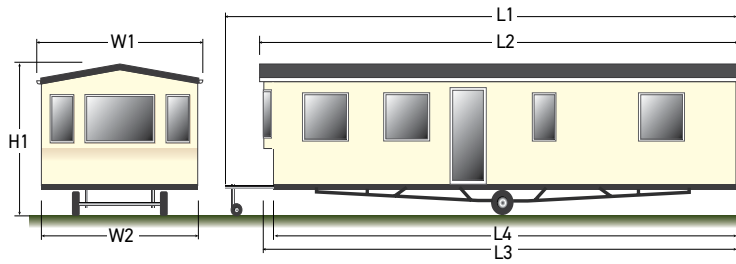

36x12 3 Bed

38x12 2 Bed

38x12 3 Bed

40x12 3 Bed

Standard Features

- Painted chassis
- Pan tiled roof
- uPVC cladded exterior
- Domestic style gutters
- Exterior light
- Antique uPVC double glazed
- Central heating
- 50mm fibreglass wall insulation
- 50mm fibreglass roof insulation
- Electric fire
- Vaulted ceilings throughout
- Dividing door to hallway
- Free standing dining table & chairs
- Metal action fold out bed to lounge seating
- Scatter cushions in curtain fabric
- Cooker hood vented to outside
- Integrated microwave
- Integrated fridge freezer (full size)
- Integrated cooker with LED clock / minute minder
- Shower with thermostatic mixer
- Dual flush WC
- Extractor fan
- Lift up storage bed to main bedroom
- Padded headboards
- USB socket in lounge and bedrooms
- Smoke alarm & carbon monoxide detectors

Please see our matrix at the back of the brochure for a comprehensive list of options

Dimensions

- L1 Overall length including detachable towbar
- L2 Overall length excluding detachable towbar
- L3 Body length including bay
- L4 Body length at floor level
- W1 Overall width including gutters and down pipes
- W2 Width at floor level
- H1 Overall height