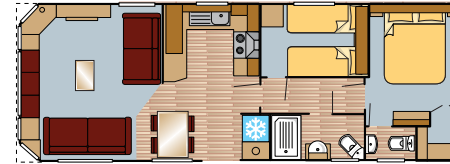

32x12 2 Bed

Standard Features

- Painted chassis
- Pan tiled roof
- uPVC cladded exterior
- Domestic style gutters
- Exterior light
- Antique uPVC double glazed
- Central heating
- 50mm fibreglass wall insulation
- 50mm fibreglass roof insulation
- Electric fire
- Vaulted ceilings throughout
- Dividing door to hallway
- Free standing dining table & chairs
- Metal action fold out bed to lounge seating
- Scatter cushions in curtain fabric
- Cooker hood vented to outside
- Integrated microwave
- Integrated fridge freezer (full size)
- Integrated cooker with LED clock / minute minder
- Shower with thermostatic mixer
- Dual flush WC
- Extractor fan
- Lift up storage bed to main bedroom
- Padded headboards
- USB socket in lounge and bedrooms
- Smoke alarm & carbon monoxide detectors

Options

- Pre galvanised chassis
- Chassis fully galvanized 10 year warranty
- Environmental green exterior
- Outlook doors
- Window colour option (see page 44)
- Deluxe mattress upgrade
- Net curtains throughout
- Integrated 450mm wide dishwasher
- Gazunder bunk beds
- Downlights under the front canopy

Please see our matrix at the back of the brochure for a comprehensive list of options