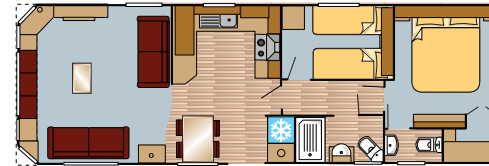

36x12 2 Bed

Standard Features

- Painted chassis
- Pan tiled roof
- uPVC cladded exterior
- Domestic style gutters
- Exterior light
- Antique uPVC double glazed
- Central heating
- 50mm fibreglass wall insulation
- 50mm fibreglass roof insulation
- Electric fire
- Vaulted ceilings throughout
- Dividing door to hallway
- Free standing dining table & chairs
- Metal action fold out bed to lounge seating
- Scatter cushions in curtain fabric
- Cooker hood vented to outside
- Integrated microwave
- Integrated fridge freezer (full size)
- Integrated cooker with LED clock / minute minder
- Shower with thermostatic mixer
- Dual flush WC
- Extractor fan
- Lift up storage bed to main bedroom
- Padded headboards
- USB socket in lounge and bedrooms
- Smoke alarm & carbon monoxide detectors

Options

- Pre galvanised chassis
- Chassis fully galvanized 10 year warranty
- Environmental green exterior
- Outlook doors
- Window colour option (see page 44)
- Deluxe mattress upgrade
- Net curtains throughout
- Integrated 450mm wide dishwasher
- Gazunder bunk beds
- Downlights under the front canopy

Please see our matrix at the back of the brochure for a comprehensive list of options