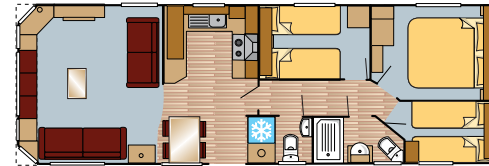

All Mulberry Neo photography of the 38 x 12.2 bed unless otherwise stated. Other models may vary in layout and features. The models pictured in this brochure show the standard front window and outlook door option.

36x12 3 Bed

38x12 2 Bed

38x12 3 Bed

40x12 3 Bed

Standard Features

- Painted chassis
- Pan tiled roof
- uPVC cladded exterior
- Domestic style gutters
- Exterior light
- Antique uPVC double glazed
- Central heating
- 50mm fibreglass wall insulation
- 50mm fibreglass roof insulation
- Electric fire
- Vaulted ceilings throughout
- Dividing door to hallway
- Free standing dining table & chairs
- Metal action fold out bed to lounge seating
- Scatter cushions in curtain fabric
- Cooker hood vented to outside
- Integrated microwave
- Integrated fridge freezer (full size)
- Integrated cooker with LED clock / minute minder
- Shower with thermostatic mixer
- Dual flush WC
- Extractor fan
- Lift up storage bed to main bedroom
- Padded headboards
- USB socket in lounge and bedrooms
- Smoke alarm & carbon monoxide detectors