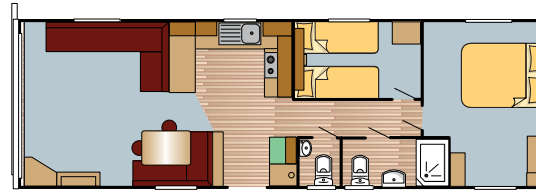

All Rosewood Outlook photography is of the 38 x 12 2 bed unless otherwise stated. Other models may vary in layout and features. The model shown in this brochure has the following extras: outlook door, central heating, exterior light and 70/30 fridge freezer. Please also note that the scatters if ordered would be in the curtain material.

“ Where happy family holidays begin! Ideal for those who like to get away often. ”

Outlook door option

Outlook 35 x12 2 Bed

Outlook 35 x12 3 Bed

Outlook 38 x12 2 Bed

Outlook 38 x12 3 Bed

Fridge space only ■