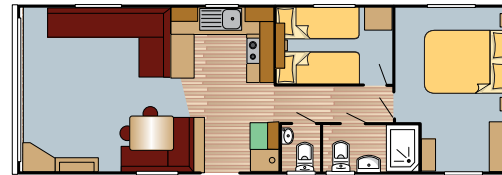

# Rosewood Outlook

Scan the QR code to take our online virtual tour

Standard

Outlook door option

Large front windows or patio doors flood this caravan with light. Contemporary furniture, domestic style doors and vaulted plywood ceilings create a cheerful atmosphere with plenty of space for children to play. After hours, grown-ups can pop a cork here and chill in front of the TV. The fixed dinette can also double as a cards or games table – the perfect way to unwind in the evening. The stylish, two-colour kitchen offers excellent storage and worktops with lots of space for chopping and chatting. Sleep easy in the well-proportioned bedrooms, all of which include plenty of storage for everything from t-shirts and trousers to buckets and spades!

All Rosewood Outlook photography is of the 38 x 12 2 bed unless otherwise stated. Other models may vary in layout and features. The model shown in this brochure has the following extras: outlook door, central heating, exterior light and 70/30 fridge freezer. Please also note that the scatters if ordered would be in the curtain material.

“ Where happy family holidays begin! Ideal for those who like to get away often. ”

Outlook door option

Outlook 35 x12 2 Bed

Outlook 35 x12 3 Bed

Outlook 38 x12 2 Bed

Outlook 38 x12 3 Bed

Fridge space only ■