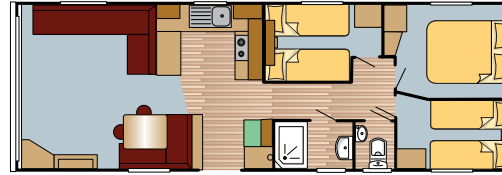

All Rosewood Outlook photography is of the 38 x 12 2 bed unless otherwise stated. Other models may vary in layout and features. The model shown in this brochure has the following extras: outlook door, central heating, exterior light and 70/30 fridge freezer. Please also note that the scatters if ordered would be in the curtain material.

“ Where happy family holidays begin! Ideal for those who like to get away often. ”

Outlook door option

Outlook 35 x12 2 Bed

Outlook 35 x12 3 Bed

Outlook 38 x12 2 Bed

Outlook 38 x12 3 Bed

Fridge space only ■