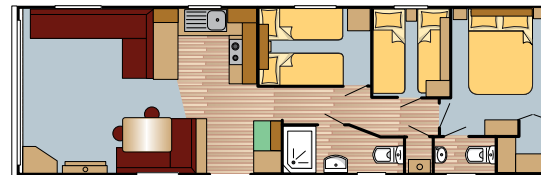

All Rosewood Outlook photography is of the 38 x 12 2 bed unless otherwise stated. Other models may vary in layout and features. The model shown in this brochure has the following extras: outlook door, central heating, exterior light and 70/30 fridge freezer. Please also note that the scatters if ordered would be in the curtain material.

“ Where happy family holidays begin! Ideal for those who like to get away often. ”

Outlook door option

Rosewood Outlook

Outlook 35 x12 2 Bed

Outlook 35 x12 3 Bed

Outlook 38 x12 2 Bed

Outlook 38 x12 3 Bed

Fridge space only ■

Please see our matrix at the back of the brochure for a comprehensive list of options

Dimensions

- L1 Overall length including detachable towbar
- L2 Overall length excluding detachable towbar
- L3 Body length including bay
- L4 Body length at floor level
- W1 Overall width including gutters and down pipes
- W2 Width at floor level
- H1 Overall height