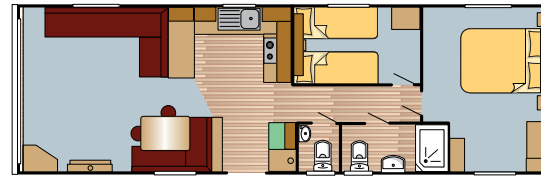

All Rosewood Outlook photography is of the 38 x 12 2 bed unless otherwise stated. Other models may vary in layout and features. The model shown in this brochure has the following extras: outlook door, central heating, exterior light and 70/30 fridge freezer. Please also note that the scatters if ordered would be in the curtain material.

“ Where happy family holidays begin! Ideal for those who like to get away often. ”

Outlook door option

Rosewood Outlook

Outlook 35 x12 2 Bed

Outlook 35 x12 3 Bed

Outlook 38 x12 2 Bed

Outlook 38 x12 3 Bed

Fridge space only ■

Please see our matrix at the back of the brochure for a comprehensive list of options

Dimensions

- L1 Overall length including detachable towbar
- L2 Overall length excluding detachable towbar
- L3 Body length including bay
- L4 Body length at floor level
- W1 Overall width including gutters and down pipes
- W2 Width at floor level
- H1 Overall height