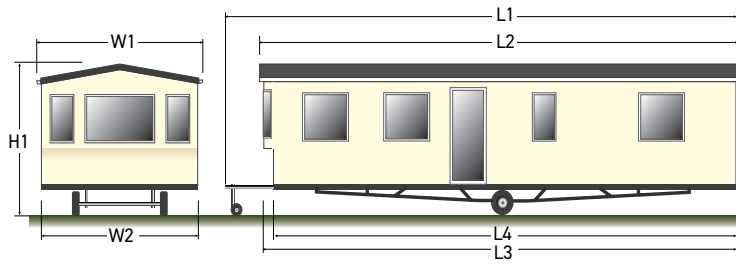

All Rosewood Outlook photography is of the 38 x 12 2 bed unless otherwise stated. Other models may vary in layout and features. The model shown in this brochure has the following extras: outlook door, central heating, exterior light and 70/30 fridge freezer. Please also note that the scatters if ordered would be in the curtain material.

“ Where happy family holidays begin! Ideal for those who like to get away often. ”

Outlook door option

Rosewood Outlook

Outlook 35 x12 2 Bed

Outlook 35 x12 3 Bed

Outlook 38 x12 2 Bed

Outlook 38 x12 3 Bed

Fridge space only ■

Please see our matrix at the back of the brochure for a comprehensive list of options

Dimensions

- L1 Overall length including detachable towbar
- L2 Overall length excluding detachable towbar
- L3 Body length including bay
- L4 Body length at floor level
- W1 Overall width including gutters and down pipes
- W2 Width at floor level
- H1 Overall height

	L1	L2	L3	L4	W1	W2	H1
Rosewood							
24 x 10 2 Bed	8.46m (27'7")	7.69m (25'2")	7.57m (24'8")	7.57m (24'8")	3.28m (10'9")	3.05m (10'0")	3.24m (10'8")
26 x 10 2 Bed	8.99m (29'5")	8.22m (27'0")	8.10m (26'6")	8.10m (26'6")	3.28m (10'9")	3.05m (10'0")	3.24m (10'8")
28 x 10 2 Bed	9.66m (31'8")	8.88m (28'9")	8.76m (28'7")	8.76m (28'7")	3.28m (10'9")	3.05m (10'0")	3.24m (10'8")
28 x 12 2 Bed	9.66m (31'8")	8.88m (28'9")	8.76m (28'7")	8.76m (28'7")	3.89m (12'9")	3.66m (12'0")	3.40m (11'2")
32 x 12 2 Bed	10.82m (35'6")	10.04m (34'1")	9.92m (32'7")	9.92m (32'7")	3.89m (12'9")	3.66m (12'0")	3.40m (11'2")
35 x 12 2 Bed	11.63m (38'3")	10.86m (35'7")	10.74m (35'2")	10.74m (35'2")	3.89m (12'9")	3.66m (12'0")	3.40m (11'2")
35 x 12 3 Bed	11.63m (38'3")	10.86m (35'7")	10.74m (35'2")	10.74m (35'2")	3.89m (12'9")	3.66m (12'0")	3.40m (11'2")