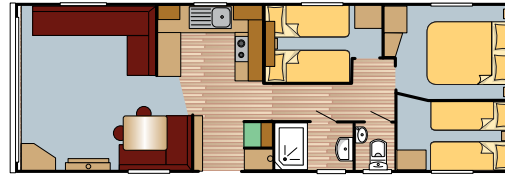

All Rosewood Outlook photography is of the 38 x 12 2 bed unless otherwise stated. Other models may vary in layout and features. The model shown in this brochure has the following extras: outlook door, central heating, exterior light and 70/30 fridge freezer. Please also note that the scatters if ordered would be in the curtain material.

“ Where happy family holidays begin! Ideal for those who like to get away often. ”

Outlook door option

Rosewood Outlook

Outlook 35 x12 2 Bed

Outlook 35 x12 3 Bed

Outlook 38 x12 2 Bed

Outlook 38 x12 3 Bed

Fridge space only ■

Please see our matrix at the back of the brochure for a comprehensive list of options

Dimensions

- L1 Overall length including detachable towbar
- L2 Overall length excluding detachable towbar
- L3 Body length including bay
- L4 Body length at floor level
- W1 Overall width including gutters and down pipes
- W2 Width at floor level
- H1 Overall height