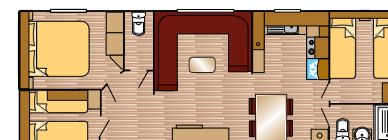

1100/3 Super CL

Buitenmaten - Außenmaße - Dimensions extérieures

	L1	L2	L3	L4	W1	W2	H1
Bellevue							
1100/2 Super	11.98m	11.21m	10.96m	10.96m	3.94m	3.69m	3.50m
1150/2 Super	12.64m	11.87m	11.62m	11.62m	3.94m	3.69m	3.50m
1200/2 Super Plus	13.25m	12.45m	12.20m	12.20m	4.24m	3.99m	3.50m
1250/3 Super Plus	13.55m	12.75m	12.50m	12.50m	4.24m	3.99m	3.50m
Mulberry Neo							
1000/2 Super	10.96m	10.20m	10.06m	10.06m	3.97m	3.72m	3.40m
1100/2 Super	11.90m	11.14m	11.00m	11.00m	3.97m	3.72m	3.40m
1100/3 Super	11.90m	11.14m	11.00m	11.00m	3.97m	3.72m	3.40m
1150/2 Super	12.51m	11.75m	11.61m	11.61m	3.97m	3.72m	3.40m
1150/3 Super	12.51m	11.75m	11.61m	11.61m	3.97m	3.72m	3.40m
Mulberry							
1000/2 Super	10.96m	10.20m	10.06m	10.06m	3.97m	3.72m	3.40m
1100/2 Super	11.90m	11.14m	11.00m	11.00m	3.97m	3.72m	3.40m
1100/3 Super	11.90m	11.14m	11.00m	11.00m	3.97m	3.72m	3.40m
1150/2 Super	12.51m	11.75m	11.61m	11.61m	3.97m	3.72m	3.40m
1150/3 Super	12.51m	11.75m	11.61m	11.61m	3.97m	3.72m	3.40m
Scala							
1100/2 Super Plus	11.68m	11.03m	10.78m	10.78m	4.25m	4.00m	3.50m
1100/3 Super Plus	11.68m	11.03m	10.78m	10.78m	4.25m	4.00m	3.50m
1150/2 Super Plus	12.49m	11.84m	11.59m	11.59m	4.25m	4.00m	3.50m
1150/3 Super Plus	12.49m	11.84m	11.59m	11.59m	4.25m	4.00m	3.50m
Willow							
1000/2 Super	10.96m	10.20m	10.01m	10.01m	3.97m	3.72m	3.40m
1100/2 Super	11.90m	11.14m	11.01m	11.01m	3.97m	3.72m	3.40m
1100/3 Super	11.90m	11.14m	11.01m	11.01m	3.97m	3.72m	3.40m
1150/2 Super	12.51m	11.75m	11.62m	11.62m	3.97m	3.72m	3.40m
1150/3 Super	12.51m	11.75m	11.62m	11.62m	3.97m	3.72m	3.40m
Juniper							
900/2 Super	9.71m	8.81m	8.81m	8.81m	3.97m	3.72m	3.40m
1000/2 Super	10.69m	9.79m	9.79m	9.79m	3.97m	3.72m	3.40m
1100/2 Super	11.60m	10.70m	10.70m	10.70m	3.97m	3.72m	3.40m
1100/3 Super	11.60m	10.70m	10.70m	10.70m	3.97m	3.72m	3.40m