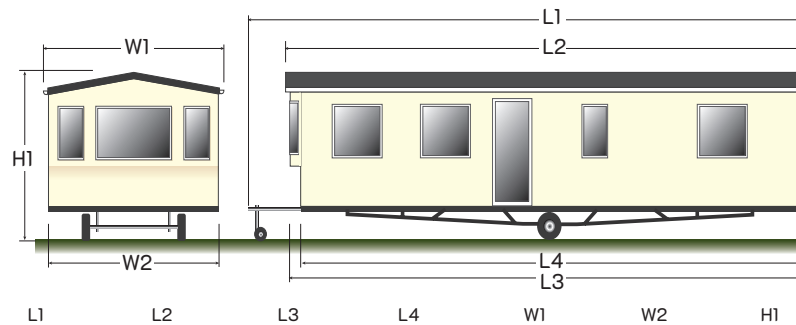

Options Disponibles

- Châssis pré -galvanisé
- Porte d'entrée vitrée
- Fenêtres avec des croisillons

Buitenmaten - Außenmaße - Dimensions extérieures

	L1	L2	L3	L4	W1	W2	H1
Bellevue							
1100/2 Super	11.98m	11.21m	10.96m	10.96m	3.94m	3.69m	3.50m
1150/2 Super	12.64m	11.87m	11.62m	11.62m	3.94m	3.69m	3.50m
1200/2 Super Plus	13.25m	12.45m	12.20m	12.20m	4.24m	3.99m	3.50m
1250/3 Super Plus	13.55m	12.75m	12.50m	12.50m	4.24m	3.99m	3.50m
Mulberry Neo							
1000/2 Super	10.96m	10.20m	10.06m	10.06m	3.97m	3.72m	3.40m
1100/2 Super	11.90m	11.14m	11.00m	11.00m	3.97m	3.72m	3.40m
1100/3 Super	11.90m	11.14m	11.00m	11.00m	3.97m	3.72m	3.40m
1150/2 Super	12.51m	11.75m	11.61m	11.61m	3.97m	3.72m	3.40m
1150/3 Super	12.51m	11.75m	11.61m	11.61m	3.97m	3.72m	3.40m
Mulberry							
1000/2 Super	10.96m	10.20m	10.06m	10.06m	3.97m	3.72m	3.40m
1100/2 Super	11.90m	11.14m	11.00m	11.00m	3.97m	3.72m	3.40m
1100/3 Super	11.90m	11.14m	11.00m	11.00m	3.97m	3.72m	3.40m
1150/2 Super	12.51m	11.75m	11.61m	11.61m	3.97m	3.72m	3.40m
1150/3 Super	12.51m	11.75m	11.61m	11.61m	3.97m	3.72m	3.40m
Scala							
1100/2 Super Plus	11.68m	11.03m	10.78m	10.78m	4.25m	4.00m	3.50m
1100/3 Super Plus	11.68m	11.03m	10.78m	10.78m	4.25m	4.00m	3.50m
1150/2 Super Plus	12.49m	11.84m	11.59m	11.59m	4.25m	4.00m	3.50m
1150/3 Super Plus	12.49m	11.84m	11.59m	11.59m	4.25m	4.00m	3.50m
Willow							
1000/2 Super	10.96m	10.20m	10.01m	10.01m	3.97m	3.72m	3.40m
1100/2 Super	11.90m	11.14m	11.01m	11.01m	3.97m	3.72m	3.40m
1100/3 Super	11.90m	11.14m	11.01m	11.01m	3.97m	3.72m	3.40m
1150/2 Super	12.51m	11.75m	11.62m	11.62m	3.97m	3.72m	3.40m
1150/3 Super	12.51m	11.75m	11.62m	11.62m	3.97m	3.72m	3.40m
Juniper							
900/2 Super	9.71m	8.81m	8.81m	8.81m	3.97m	3.72m	3.40m
1000/2 Super	10.69m	9.79m	9.79m	9.79m	3.97m	3.72m	3.40m
1100/2 Super	11.60m	10.70m	10.70m	10.70m	3.97m	3.72m	3.40m
1100/3 Super	11.60m	10.70m	10.70m	10.70m	3.97m	3.72m	3.40m