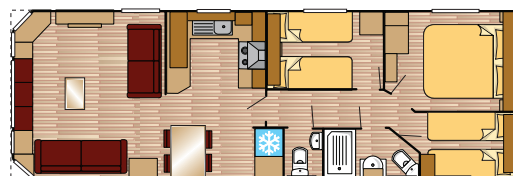

Options Disponibles

- Châssis pré -galvanisé
- Porte d'entrée vitrée
- Fenêtres avec des croisillons

1000/2 Super

1100/2 Super

1100/3 Super

1150/2 Super

1150/3 Super

Buitenmaten - Außenmaße - Dimensions extérieures

	L1	L2	L3	L4	W1	W2	H1
Bellevue							
1100/2 Super	11.98m	11.21m	10.96m	10.96m	3.94m	3.69m	3.50m
1150/2 Super	12.64m	11.87m	11.62m	11.62m	3.94m	3.69m	3.50m
1200/2 Super Plus	13.25m	12.45m	12.20m	12.20m	4.24m	3.99m	3.50m
1250/3 Super Plus	13.55m	12.75m	12.50m	12.50m	4.24m	3.99m	3.50m
Mulberry Neo							
1000/2 Super	10.96m	10.20m	10.06m	10.06m	3.97m	3.72m	3.40m
1100/2 Super	11.90m	11.14m	11.00m	11.00m	3.97m	3.72m	3.40m
1100/3 Super	11.90m	11.14m	11.00m	11.00m	3.97m	3.72m	3.40m
1150/2 Super	12.51m	11.75m	11.61m	11.61m	3.97m	3.72m	3.40m
1150/3 Super	12.51m	11.75m	11.61m	11.61m	3.97m	3.72m	3.40m
Mulberry							
1000/2 Super	10.96m	10.20m	10.06m	10.06m	3.97m	3.72m	3.40m
1100/2 Super	11.90m	11.14m	11.00m	11.00m	3.97m	3.72m	3.40m
1100/3 Super	11.90m	11.14m	11.00m	11.00m	3.97m	3.72m	3.40m
1150/2 Super	12.51m	11.75m	11.61m	11.61m	3.97m	3.72m	3.40m
1150/3 Super	12.51m	11.75m	11.61m	11.61m	3.97m	3.72m	3.40m
Scala							
1100/2 Super Plus	11.68m	11.03m	10.78m	10.78m	4.25m	4.00m	3.50m
1100/3 Super Plus	11.68m	11.03m	10.78m	10.78m	4.25m	4.00m	3.50m
1150/2 Super Plus	12.49m	11.84m	11.59m	11.59m	4.25m	4.00m	3.50m
1150/3 Super Plus	12.49m	11.84m	11.59m	11.59m	4.25m	4.00m	3.50m
Willow							
1000/2 Super	10.96m	10.20m	10.01m	10.01m	3.97m	3.72m	3.40m
1100/2 Super	11.90m	11.14m	11.01m	11.01m	3.97m	3.72m	3.40m
1100/3 Super	11.90m	11.14m	11.01m	11.01m	3.97m	3.72m	3.40m
1150/2 Super	12.51m	11.75m	11.62m	11.62m	3.97m	3.72m	3.40m
1150/3 Super	12.51m	11.75m	11.62m	11.62m	3.97m	3.72m	3.40m
Juniper							
900/2 Super	9.71m	8.81m	8.81m	8.81m	3.97m	3.72m	3.40m
1000/2 Super	10.69m	9.79m	9.79m	9.79m	3.97m	3.72m	3.40m
1100/2 Super	11.60m	10.70m	10.70m	10.70m	3.97m	3.72m	3.40m
1100/3 Super	11.60m	10.70m	10.70m	10.70m	3.97m	3.72m	3.40m