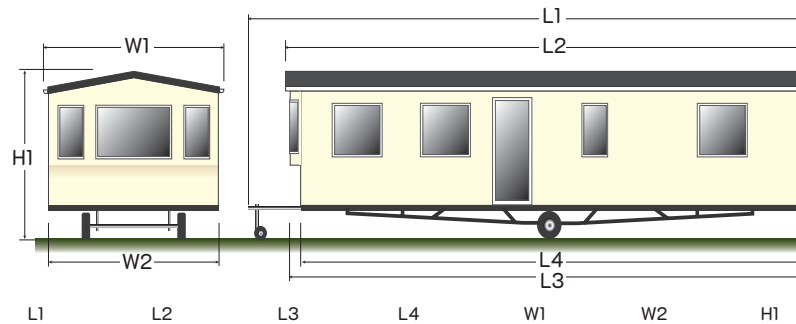

Options Disponibles

- Châssis pré -galvanisé
- Porte d'entrée vitrée
- Fenêtres avec des croisillons

1000/2 Super

1100/2 Super

1100/3 Super

1150/2 Super

1150/3 Super

Buitenmaten - Außenmaße - Dimensions extérieures

	L1	L2	L3	L4	W1	W2	H1
Bellevue							
1100/2 Super	11.98m	11.21m	10.96m	10.96m	3.94m	3.69m	3.50m
1150/2 Super	12.64m	11.87m	11.62m	11.62m	3.94m	3.69m	3.50m
1200/2 Super Plus	13.25m	12.45m	12.20m	12.20m	4.24m	3.99m	3.50m
1250/3 Super Plus	13.55m	12.75m	12.50m	12.50m	4.24m	3.99m	3.50m
Mulberry Neo							
1000/2 Super	10.96m	10.20m	10.06m	10.06m	3.97m	3.72m	3.40m
1100/2 Super	11.90m	11.14m	11.00m	11.00m	3.97m	3.72m	3.40m
1100/3 Super	11.90m	11.14m	11.00m	11.00m	3.97m	3.72m	3.40m
1150/2 Super	12.51m	11.75m	11.61m	11.61m	3.97m	3.72m	3.40m
1150/3 Super	12.51m	11.75m	11.61m	11.61m	3.97m	3.72m	3.40m
Mulberry							
1000/2 Super	10.96m	10.20m	10.06m	10.06m	3.97m	3.72m	3.40m
1100/2 Super	11.90m	11.14m	11.00m	11.00m	3.97m	3.72m	3.40m
1100/3 Super	11.90m	11.14m	11.00m	11.00m	3.97m	3.72m	3.40m
1150/2 Super	12.51m	11.75m	11.61m	11.61m	3.97m	3.72m	3.40m
1150/3 Super	12.51m	11.75m	11.61m	11.61m	3.97m	3.72m	3.40m
Scala							
1100/2 Super Plus	11.68m	11.03m	10.78m	10.78m	4.25m	4.00m	3.50m
1100/3 Super Plus	11.68m	11.03m	10.78m	10.78m	4.25m	4.00m	3.50m
1150/2 Super Plus	12.49m	11.84m	11.59m	11.59m	4.25m	4.00m	3.50m
1150/3 Super Plus	12.49m	11.84m	11.59m	11.59m	4.25m	4.00m	3.50m
Willow							
1000/2 Super	10.96m	10.20m	10.01m	10.01m	3.97m	3.72m	3.40m
1100/2 Super	11.90m	11.14m	11.01m	11.01m	3.97m	3.72m	3.40m
1100/3 Super	11.90m	11.14m	11.01m	11.01m	3.97m	3.72m	3.40m
1150/2 Super	12.51m	11.75m	11.62m	11.62m	3.97m	3.72m	3.40m
1150/3 Super	12.51m	11.75m	11.62m	11.62m	3.97m	3.72m	3.40m
Juniper							
900/2 Super	9.71m	8.81m	8.81m	8.81m	3.97m	3.72m	3.40m
1000/2 Super	10.69m	9.79m	9.79m	9.79m	3.97m	3.72m	3.40m
1100/2 Super	11.60m	10.70m	10.70m	10.70m	3.97m	3.72m	3.40m
1100/3 Super	11.60m	10.70m	10.70m	10.70m	3.97m	3.72m	3.40m