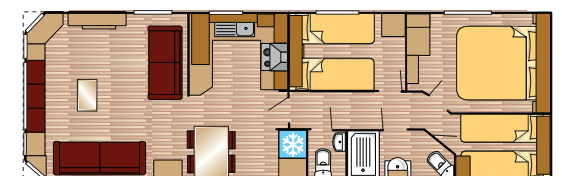

Options Disponibles

- Châssis pré -galvanisé
- Porte d'entrée vitrée
- Fenêtres avec des croisillons

1000/2 Super

1100/2 Super

1100/3 Super

1150/2 Super

1150/3 Super

Buitenmaten - Außenmaße - Dimensions extérieures

	L1	L2	L3	L4	W1	W2	H1
Bellevue							
1100/2 Super	11.98m	11.21m	10.96m	10.96m	3.94m	3.69m	3.50m
1150/2 Super	12.64m	11.87m	11.62m	11.62m	3.94m	3.69m	3.50m
1200/2 Super Plus	13.25m	12.45m	12.20m	12.20m	4.24m	3.99m	3.50m
1250/3 Super Plus	13.55m	12.75m	12.50m	12.50m	4.24m	3.99m	3.50m
Mulberry Neo							
1000/2 Super	10.96m	10.20m	10.06m	10.06m	3.97m	3.72m	3.40m
1100/2 Super	11.90m	11.14m	11.00m	11.00m	3.97m	3.72m	3.40m
1100/3 Super	11.90m	11.14m	11.00m	11.00m	3.97m	3.72m	3.40m
1150/2 Super	12.51m	11.75m	11.61m	11.61m	3.97m	3.72m	3.40m
1150/3 Super	12.51m	11.75m	11.61m	11.61m	3.97m	3.72m	3.40m
Mulberry							
1000/2 Super	10.96m	10.20m	10.06m	10.06m	3.97m	3.72m	3.40m
1100/2 Super	11.90m	11.14m	11.00m	11.00m	3.97m	3.72m	3.40m
1100/3 Super	11.90m	11.14m	11.00m	11.00m	3.97m	3.72m	3.40m
1150/2 Super	12.51m	11.75m	11.61m	11.61m	3.97m	3.72m	3.40m
1150/3 Super	12.51m	11.75m	11.61m	11.61m	3.97m	3.72m	3.40m
Scala							
1100/2 Super Plus	11.68m	11.03m	10.78m	10.78m	4.25m	4.00m	3.50m
1100/3 Super Plus	11.68m	11.03m	10.78m	10.78m	4.25m	4.00m	3.50m
1150/2 Super Plus	12.49m	11.84m	11.59m	11.59m	4.25m	4.00m	3.50m
1150/3 Super Plus	12.49m	11.84m	11.59m	11.59m	4.25m	4.00m	3.50m
Willow							
1000/2 Super	10.96m	10.20m	10.01m	10.01m	3.97m	3.72m	3.40m
1100/2 Super	11.90m	11.14m	11.01m	11.01m	3.97m	3.72m	3.40m
1100/3 Super	11.90m	11.14m	11.01m	11.01m	3.97m	3.72m	3.40m
1150/2 Super	12.51m	11.75m	11.62m	11.62m	3.97m	3.72m	3.40m
1150/3 Super	12.51m	11.75m	11.62m	11.62m	3.97m	3.72m	3.40m
Juniper							
900/2 Super	9.71m	8.81m	8.81m	8.81m	3.97m	3.72m	3.40m
1000/2 Super	10.69m	9.79m	9.79m	9.79m	3.97m	3.72m	3.40m
1100/2 Super	11.60m	10.70m	10.70m	10.70m	3.97m	3.72m	3.40m
1100/3 Super	11.60m	10.70m	10.70m	10.70m	3.97m	3.72m	3.40m