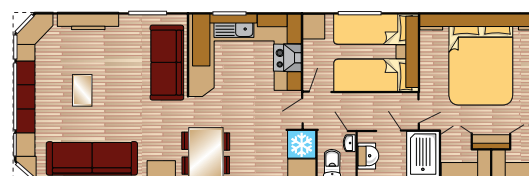

Options Disponibles

- Châssis pré -galvanisé
- Porte d'entrée vitrée
- Fenêtres avec des croisillons

1000/2 Super

1100/2 Super

1100/3 Super

1150/2 Super

1150/3 Super

Buitenmaten - Außenmaße - Dimensions extérieures

	L1	L2	L3	L4	W1	W2	H1
Bellevue							
1100/2 Super	11.98m	11.21m	10.96m	10.96m	3.94m	3.69m	3.50m
1150/2 Super	12.64m	11.87m	11.62m	11.62m	3.94m	3.69m	3.50m
1200/2 Super Plus	13.25m	12.45m	12.20m	12.20m	4.24m	3.99m	3.50m
1250/3 Super Plus	13.55m	12.75m	12.50m	12.50m	4.24m	3.99m	3.50m
Mulberry Neo							
1000/2 Super	10.96m	10.20m	10.06m	10.06m	3.97m	3.72m	3.40m
1100/2 Super	11.90m	11.14m	11.00m	11.00m	3.97m	3.72m	3.40m
1100/3 Super	11.90m	11.14m	11.00m	11.00m	3.97m	3.72m	3.40m
1150/2 Super	12.51m	11.75m	11.61m	11.61m	3.97m	3.72m	3.40m
1150/3 Super	12.51m	11.75m	11.61m	11.61m	3.97m	3.72m	3.40m
Mulberry							
1000/2 Super	10.96m	10.20m	10.06m	10.06m	3.97m	3.72m	3.40m
1100/2 Super	11.90m	11.14m	11.00m	11.00m	3.97m	3.72m	3.40m
1100/3 Super	11.90m	11.14m	11.00m	11.00m	3.97m	3.72m	3.40m
1150/2 Super	12.51m	11.75m	11.61m	11.61m	3.97m	3.72m	3.40m
1150/3 Super	12.51m	11.75m	11.61m	11.61m	3.97m	3.72m	3.40m
Scala							
1100/2 Super Plus	11.68m	11.03m	10.78m	10.78m	4.25m	4.00m	3.50m
1100/3 Super Plus	11.68m	11.03m	10.78m	10.78m	4.25m	4.00m	3.50m
1150/2 Super Plus	12.49m	11.84m	11.59m	11.59m	4.25m	4.00m	3.50m
1150/3 Super Plus	12.49m	11.84m	11.59m	11.59m	4.25m	4.00m	3.50m
Willow							
1000/2 Super	10.96m	10.20m	10.01m	10.01m	3.97m	3.72m	3.40m
1100/2 Super	11.90m	11.14m	11.01m	11.01m	3.97m	3.72m	3.40m
1100/3 Super	11.90m	11.14m	11.01m	11.01m	3.97m	3.72m	3.40m
1150/2 Super	12.51m	11.75m	11.62m	11.62m	3.97m	3.72m	3.40m
1150/3 Super	12.51m	11.75m	11.62m	11.62m	3.97m	3.72m	3.40m
Juniper							
900/2 Super	9.71m	8.81m	8.81m	8.81m	3.97m	3.72m	3.40m
1000/2 Super	10.69m	9.79m	9.79m	9.79m	3.97m	3.72m	3.40m
1100/2 Super	11.60m	10.70m	10.70m	10.70m	3.97m	3.72m	3.40m
1100/3 Super	11.60m	10.70m	10.70m	10.70m	3.97m	3.72m	3.40m