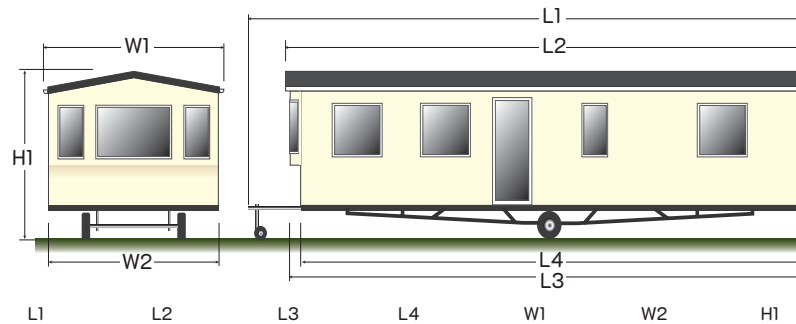

Options Disponibles

- Châssis pré -galvanisé
- Porte d'entrée vitrée
- Cuisinière intégrée
- Fenêtres avec des croisillons

1100/2 Super Plus

1100/3 Super Plus

1150/2 Super Plus

1150/3 Super Plus

Buitenmaten - Außenmaße - Dimensions extérieures

	L1	L2	L3	L4	W1	W2	H1
Bellevue							
1100/2 Super	11.98m	11.21m	10.96m	10.96m	3.94m	3.69m	3.50m
1150/2 Super	12.64m	11.87m	11.62m	11.62m	3.94m	3.69m	3.50m
1200/2 Super Plus	13.25m	12.45m	12.20m	12.20m	4.24m	3.99m	3.50m
1250/3 Super Plus	13.55m	12.75m	12.50m	12.50m	4.24m	3.99m	3.50m
Mulberry Neo							
1000/2 Super	10.96m	10.20m	10.06m	10.06m	3.97m	3.72m	3.40m
1100/2 Super	11.90m	11.14m	11.00m	11.00m	3.97m	3.72m	3.40m
1100/3 Super	11.90m	11.14m	11.00m	11.00m	3.97m	3.72m	3.40m
1150/2 Super	12.51m	11.75m	11.61m	11.61m	3.97m	3.72m	3.40m
1150/3 Super	12.51m	11.75m	11.61m	11.61m	3.97m	3.72m	3.40m
Mulberry							
1000/2 Super	10.96m	10.20m	10.06m	10.06m	3.97m	3.72m	3.40m
1100/2 Super	11.90m	11.14m	11.00m	11.00m	3.97m	3.72m	3.40m
1100/3 Super	11.90m	11.14m	11.00m	11.00m	3.97m	3.72m	3.40m
1150/2 Super	12.51m	11.75m	11.61m	11.61m	3.97m	3.72m	3.40m
1150/3 Super	12.51m	11.75m	11.61m	11.61m	3.97m	3.72m	3.40m
Scala							
1100/2 Super Plus	11.68m	11.03m	10.78m	10.78m	4.25m	4.00m	3.50m
1100/3 Super Plus	11.68m	11.03m	10.78m	10.78m	4.25m	4.00m	3.50m
1150/2 Super Plus	12.49m	11.84m	11.59m	11.59m	4.25m	4.00m	3.50m
1150/3 Super Plus	12.49m	11.84m	11.59m	11.59m	4.25m	4.00m	3.50m
Willow							
1000/2 Super	10.96m	10.20m	10.01m	10.01m	3.97m	3.72m	3.40m
1100/2 Super	11.90m	11.14m	11.01m	11.01m	3.97m	3.72m	3.40m
1100/3 Super	11.90m	11.14m	11.01m	11.01m	3.97m	3.72m	3.40m
1150/2 Super	12.51m	11.75m	11.62m	11.62m	3.97m	3.72m	3.40m
1150/3 Super	12.51m	11.75m	11.62m	11.62m	3.97m	3.72m	3.40m
Juniper							
900/2 Super	9.71m	8.81m	8.81m	8.81m	3.97m	3.72m	3.40m
1000/2 Super	10.69m	9.79m	9.79m	9.79m	3.97m	3.72m	3.40m
1100/2 Super	11.60m	10.70m	10.70m	10.70m	3.97m	3.72m	3.40m
1100/3 Super	11.60m	10.70m	10.70m	10.70m	3.97m	3.72m	3.40m