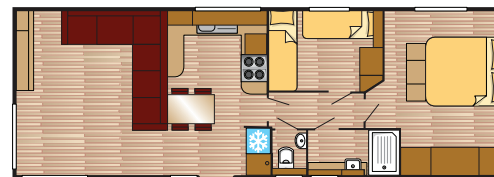

Options Disponibles

- Châssis pré -galvanisé
- Porte d'entrée vitrée
- Cuisinière intégrée
- Fenêtres avec des croisillons

1100/2 Super Plus

1100/3 Super Plus

1150/2 Super Plus

1150/3 Super Plus

Buitenmaten - Außenmaße - Dimensions extérieures

	L1	L2	L3	L4	W1	W2	H1
Bellevue							
1100/2 Super	11.98m	11.21m	10.96m	10.96m	3.94m	3.69m	3.50m
1150/2 Super	12.64m	11.87m	11.62m	11.62m	3.94m	3.69m	3.50m
1200/2 Super Plus	13.25m	12.45m	12.20m	12.20m	4.24m	3.99m	3.50m
1250/3 Super Plus	13.55m	12.75m	12.50m	12.50m	4.24m	3.99m	3.50m
Mulberry Neo							
1000/2 Super	10.96m	10.20m	10.06m	10.06m	3.97m	3.72m	3.40m
1100/2 Super	11.90m	11.14m	11.00m	11.00m	3.97m	3.72m	3.40m
1100/3 Super	11.90m	11.14m	11.00m	11.00m	3.97m	3.72m	3.40m
1150/2 Super	12.51m	11.75m	11.61m	11.61m	3.97m	3.72m	3.40m
1150/3 Super	12.51m	11.75m	11.61m	11.61m	3.97m	3.72m	3.40m
Mulberry							
1000/2 Super	10.96m	10.20m	10.06m	10.06m	3.97m	3.72m	3.40m
1100/2 Super	11.90m	11.14m	11.00m	11.00m	3.97m	3.72m	3.40m
1100/3 Super	11.90m	11.14m	11.00m	11.00m	3.97m	3.72m	3.40m
1150/2 Super	12.51m	11.75m	11.61m	11.61m	3.97m	3.72m	3.40m
1150/3 Super	12.51m	11.75m	11.61m	11.61m	3.97m	3.72m	3.40m
Scala							
1100/2 Super Plus	11.68m	11.03m	10.78m	10.78m	4.25m	4.00m	3.50m
1100/3 Super Plus	11.68m	11.03m	10.78m	10.78m	4.25m	4.00m	3.50m
1150/2 Super Plus	12.49m	11.84m	11.59m	11.59m	4.25m	4.00m	3.50m
1150/3 Super Plus	12.49m	11.84m	11.59m	11.59m	4.25m	4.00m	3.50m
Willow							
1000/2 Super	10.96m	10.20m	10.01m	10.01m	3.97m	3.72m	3.40m
1100/2 Super	11.90m	11.14m	11.01m	11.01m	3.97m	3.72m	3.40m
1100/3 Super	11.90m	11.14m	11.01m	11.01m	3.97m	3.72m	3.40m
1150/2 Super	12.51m	11.75m	11.62m	11.62m	3.97m	3.72m	3.40m
1150/3 Super	12.51m	11.75m	11.62m	11.62m	3.97m	3.72m	3.40m
Juniper							
900/2 Super	9.71m	8.81m	8.81m	8.81m	3.97m	3.72m	3.40m
1000/2 Super	10.69m	9.79m	9.79m	9.79m	3.97m	3.72m	3.40m
1100/2 Super	11.60m	10.70m	10.70m	10.70m	3.97m	3.72m	3.40m
1100/3 Super	11.60m	10.70m	10.70m	10.70m	3.97m	3.72m	3.40m