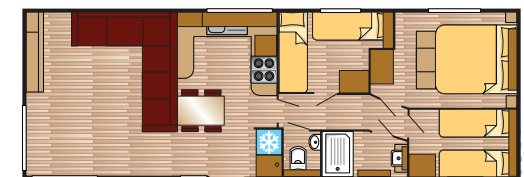

Options Disponibles

- Châssis pré -galvanisé
- Porte d'entrée vitrée
- Cuisinière intégrée
- Fenêtres avec des croisillons

1100/2 Super Plus

1100/3 Super Plus

1150/2 Super Plus

1150/3 Super Plus

Buitenmaten - Außenmaße - Dimensions extérieures

	L1	L2	L3	L4	W1	W2	H1
Bellevue							
1100/2 Super	11.98m	11.21m	10.96m	10.96m	3.94m	3.69m	3.50m
1150/2 Super	12.64m	11.87m	11.62m	11.62m	3.94m	3.69m	3.50m
1200/2 Super Plus	13.25m	12.45m	12.20m	12.20m	4.24m	3.99m	3.50m
1250/3 Super Plus	13.55m	12.75m	12.50m	12.50m	4.24m	3.99m	3.50m
Mulberry Neo							
1000/2 Super	10.96m	10.20m	10.06m	10.06m	3.97m	3.72m	3.40m
1100/2 Super	11.90m	11.14m	11.00m	11.00m	3.97m	3.72m	3.40m
1100/3 Super	11.90m	11.14m	11.00m	11.00m	3.97m	3.72m	3.40m
1150/2 Super	12.51m	11.75m	11.61m	11.61m	3.97m	3.72m	3.40m
1150/3 Super	12.51m	11.75m	11.61m	11.61m	3.97m	3.72m	3.40m
Mulberry							
1000/2 Super	10.96m	10.20m	10.06m	10.06m	3.97m	3.72m	3.40m
1100/2 Super	11.90m	11.14m	11.00m	11.00m	3.97m	3.72m	3.40m
1100/3 Super	11.90m	11.14m	11.00m	11.00m	3.97m	3.72m	3.40m
1150/2 Super	12.51m	11.75m	11.61m	11.61m	3.97m	3.72m	3.40m
1150/3 Super	12.51m	11.75m	11.61m	11.61m	3.97m	3.72m	3.40m
Scala							
1100/2 Super Plus	11.68m	11.03m	10.78m	10.78m	4.25m	4.00m	3.50m
1100/3 Super Plus	11.68m	11.03m	10.78m	10.78m	4.25m	4.00m	3.50m
1150/2 Super Plus	12.49m	11.84m	11.59m	11.59m	4.25m	4.00m	3.50m
1150/3 Super Plus	12.49m	11.84m	11.59m	11.59m	4.25m	4.00m	3.50m
Willow							
1000/2 Super	10.96m	10.20m	10.01m	10.01m	3.97m	3.72m	3.40m
1100/2 Super	11.90m	11.14m	11.01m	11.01m	3.97m	3.72m	3.40m
1100/3 Super	11.90m	11.14m	11.01m	11.01m	3.97m	3.72m	3.40m
1150/2 Super	12.51m	11.75m	11.62m	11.62m	3.97m	3.72m	3.40m
1150/3 Super	12.51m	11.75m	11.62m	11.62m	3.97m	3.72m	3.40m
Juniper							
900/2 Super	9.71m	8.81m	8.81m	8.81m	3.97m	3.72m	3.40m
1000/2 Super	10.69m	9.79m	9.79m	9.79m	3.97m	3.72m	3.40m
1100/2 Super	11.60m	10.70m	10.70m	10.70m	3.97m	3.72m	3.40m
1100/3 Super	11.60m	10.70m	10.70m	10.70m	3.97m	3.72m	3.40m