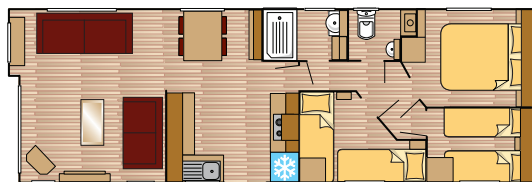

Options Disponibles

- Porte d'entrée vitrée
- Châssis pré-galvanisé
- Fenêtres avec des croisillons

1000/2 Super

1100/2 Super

1100/3 Super

1150/2 Super

1150/3 Super

Buitenmaten - Außenmaße - Dimensions extérieures

	L1	L2	L3	L4	W1	W2	H1
Bellevue							
1100/2 Super	11.98m	11.21m	10.96m	10.96m	3.94m	3.69m	3.50m
1150/2 Super	12.64m	11.87m	11.62m	11.62m	3.94m	3.69m	3.50m
1200/2 Super Plus	13.25m	12.45m	12.20m	12.20m	4.24m	3.99m	3.50m
1250/3 Super Plus	13.55m	12.75m	12.50m	12.50m	4.24m	3.99m	3.50m
Mulberry Neo							
1000/2 Super	10.96m	10.20m	10.06m	10.06m	3.97m	3.72m	3.40m
1100/2 Super	11.90m	11.14m	11.00m	11.00m	3.97m	3.72m	3.40m
1100/3 Super	11.90m	11.14m	11.00m	11.00m	3.97m	3.72m	3.40m
1150/2 Super	12.51m	11.75m	11.61m	11.61m	3.97m	3.72m	3.40m
1150/3 Super	12.51m	11.75m	11.61m	11.61m	3.97m	3.72m	3.40m
Mulberry							
1000/2 Super	10.96m	10.20m	10.06m	10.06m	3.97m	3.72m	3.40m
1100/2 Super	11.90m	11.14m	11.00m	11.00m	3.97m	3.72m	3.40m
1100/3 Super	11.90m	11.14m	11.00m	11.00m	3.97m	3.72m	3.40m
1150/2 Super	12.51m	11.75m	11.61m	11.61m	3.97m	3.72m	3.40m
1150/3 Super	12.51m	11.75m	11.61m	11.61m	3.97m	3.72m	3.40m
Scala							
1100/2 Super Plus	11.68m	11.03m	10.78m	10.78m	4.25m	4.00m	3.50m
1100/3 Super Plus	11.68m	11.03m	10.78m	10.78m	4.25m	4.00m	3.50m
1150/2 Super Plus	12.49m	11.84m	11.59m	11.59m	4.25m	4.00m	3.50m
1150/3 Super Plus	12.49m	11.84m	11.59m	11.59m	4.25m	4.00m	3.50m
Willow							
1000/2 Super	10.96m	10.20m	10.01m	10.01m	3.97m	3.72m	3.40m
1100/2 Super	11.90m	11.14m	11.01m	11.01m	3.97m	3.72m	3.40m
1100/3 Super	11.90m	11.14m	11.01m	11.01m	3.97m	3.72m	3.40m
1150/2 Super	12.51m	11.75m	11.62m	11.62m	3.97m	3.72m	3.40m
1150/3 Super	12.51m	11.75m	11.62m	11.62m	3.97m	3.72m	3.40m
Juniper							
900/2 Super	9.71m	8.81m	8.81m	8.81m	3.97m	3.72m	3.40m
1000/2 Super	10.69m	9.79m	9.79m	9.79m	3.97m	3.72m	3.40m
1100/2 Super	11.60m	10.70m	10.70m	10.70m	3.97m	3.72m	3.40m
1100/3 Super	11.60m	10.70m	10.70m	10.70m	3.97m	3.72m	3.40m