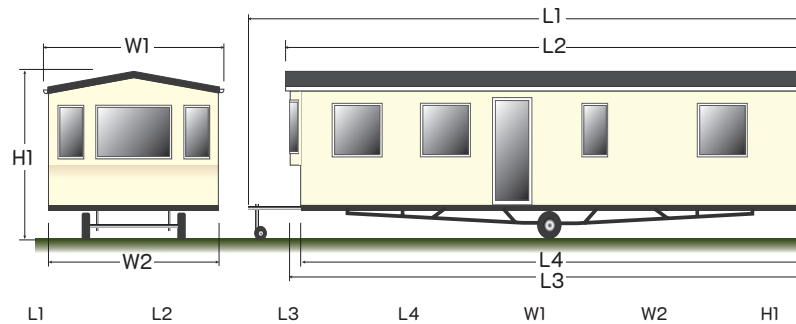

Options Disponibles

- Porte d'entrée vitrée
- Châssis pré-galvanisé
- Fenêtres avec des croisillons

1000/2 Super

1100/2 Super

1100/3 Super

1150/2 Super

1150/3 Super

Buitenmaten - Außenmaße - Dimensions extérieures

	L1	L2	L3	L4	W1	W2	H1
Bellevue							
1100/2 Super	11.98m	11.21m	10.96m	10.96m	3.94m	3.69m	3.50m
1150/2 Super	12.64m	11.87m	11.62m	11.62m	3.94m	3.69m	3.50m
1200/2 Super Plus	13.25m	12.45m	12.20m	12.20m	4.24m	3.99m	3.50m
1250/3 Super Plus	13.55m	12.75m	12.50m	12.50m	4.24m	3.99m	3.50m
Mulberry Neo							
1000/2 Super	10.96m	10.20m	10.06m	10.06m	3.97m	3.72m	3.40m
1100/2 Super	11.90m	11.14m	11.00m	11.00m	3.97m	3.72m	3.40m
1100/3 Super	11.90m	11.14m	11.00m	11.00m	3.97m	3.72m	3.40m
1150/2 Super	12.51m	11.75m	11.61m	11.61m	3.97m	3.72m	3.40m
1150/3 Super	12.51m	11.75m	11.61m	11.61m	3.97m	3.72m	3.40m
Mulberry							
1000/2 Super	10.96m	10.20m	10.06m	10.06m	3.97m	3.72m	3.40m
1100/2 Super	11.90m	11.14m	11.00m	11.00m	3.97m	3.72m	3.40m
1100/3 Super	11.90m	11.14m	11.00m	11.00m	3.97m	3.72m	3.40m
1150/2 Super	12.51m	11.75m	11.61m	11.61m	3.97m	3.72m	3.40m
1150/3 Super	12.51m	11.75m	11.61m	11.61m	3.97m	3.72m	3.40m
Scala							
1100/2 Super Plus	11.68m	11.03m	10.78m	10.78m	4.25m	4.00m	3.50m
1100/3 Super Plus	11.68m	11.03m	10.78m	10.78m	4.25m	4.00m	3.50m
1150/2 Super Plus	12.49m	11.84m	11.59m	11.59m	4.25m	4.00m	3.50m
1150/3 Super Plus	12.49m	11.84m	11.59m	11.59m	4.25m	4.00m	3.50m
Willow							
1000/2 Super	10.96m	10.20m	10.01m	10.01m	3.97m	3.72m	3.40m
1100/2 Super	11.90m	11.14m	11.01m	11.01m	3.97m	3.72m	3.40m
1100/3 Super	11.90m	11.14m	11.01m	11.01m	3.97m	3.72m	3.40m
1150/2 Super	12.51m	11.75m	11.62m	11.62m	3.97m	3.72m	3.40m
1150/3 Super	12.51m	11.75m	11.62m	11.62m	3.97m	3.72m	3.40m
Juniper							
900/2 Super	9.71m	8.81m	8.81m	8.81m	3.97m	3.72m	3.40m
1000/2 Super	10.69m	9.79m	9.79m	9.79m	3.97m	3.72m	3.40m
1100/2 Super	11.60m	10.70m	10.70m	10.70m	3.97m	3.72m	3.40m
1100/3 Super	11.60m	10.70m	10.70m	10.70m	3.97m	3.72m	3.40m