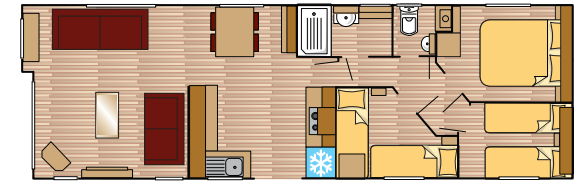

Options Disponibles

- Porte d'entrée vitrée
- Châssis pré-galvanisé
- Fenêtres avec des croisillons

1000/2 Super

1100/2 Super

1100/3 Super

1150/2 Super

1150/3 Super

Buitenmaten - Außenmaße - Dimensions extérieures

	L1	L2	L3	L4	W1	W2	H1
Bellevue							
1100/2 Super	11.98m	11.21m	10.96m	10.96m	3.94m	3.69m	3.50m
1150/2 Super	12.64m	11.87m	11.62m	11.62m	3.94m	3.69m	3.50m
1200/2 Super Plus	13.25m	12.45m	12.20m	12.20m	4.24m	3.99m	3.50m
1250/3 Super Plus	13.55m	12.75m	12.50m	12.50m	4.24m	3.99m	3.50m
Mulberry Neo							
1000/2 Super	10.96m	10.20m	10.06m	10.06m	3.97m	3.72m	3.40m
1100/2 Super	11.90m	11.14m	11.00m	11.00m	3.97m	3.72m	3.40m
1100/3 Super	11.90m	11.14m	11.00m	11.00m	3.97m	3.72m	3.40m
1150/2 Super	12.51m	11.75m	11.61m	11.61m	3.97m	3.72m	3.40m
1150/3 Super	12.51m	11.75m	11.61m	11.61m	3.97m	3.72m	3.40m
Mulberry							
1000/2 Super	10.96m	10.20m	10.06m	10.06m	3.97m	3.72m	3.40m
1100/2 Super	11.90m	11.14m	11.00m	11.00m	3.97m	3.72m	3.40m
1100/3 Super	11.90m	11.14m	11.00m	11.00m	3.97m	3.72m	3.40m
1150/2 Super	12.51m	11.75m	11.61m	11.61m	3.97m	3.72m	3.40m
1150/3 Super	12.51m	11.75m	11.61m	11.61m	3.97m	3.72m	3.40m
Scala							
1100/2 Super Plus	11.68m	11.03m	10.78m	10.78m	4.25m	4.00m	3.50m
1100/3 Super Plus	11.68m	11.03m	10.78m	10.78m	4.25m	4.00m	3.50m
1150/2 Super Plus	12.49m	11.84m	11.59m	11.59m	4.25m	4.00m	3.50m
1150/3 Super Plus	12.49m	11.84m	11.59m	11.59m	4.25m	4.00m	3.50m
Willow							
1000/2 Super	10.96m	10.20m	10.01m	10.01m	3.97m	3.72m	3.40m
1100/2 Super	11.90m	11.14m	11.01m	11.01m	3.97m	3.72m	3.40m
1100/3 Super	11.90m	11.14m	11.01m	11.01m	3.97m	3.72m	3.40m
1150/2 Super	12.51m	11.75m	11.62m	11.62m	3.97m	3.72m	3.40m
1150/3 Super	12.51m	11.75m	11.62m	11.62m	3.97m	3.72m	3.40m
Juniper							
900/2 Super	9.71m	8.81m	8.81m	8.81m	3.97m	3.72m	3.40m
1000/2 Super	10.69m	9.79m	9.79m	9.79m	3.97m	3.72m	3.40m
1100/2 Super	11.60m	10.70m	10.70m	10.70m	3.97m	3.72m	3.40m
1100/3 Super	11.60m	10.70m	10.70m	10.70m	3.97m	3.72m	3.40m