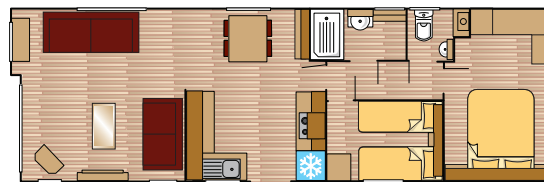

1150/2 Super