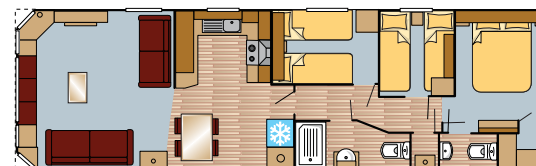

All Mulberry photography is of the 38 x 12 2 bed unless otherwise stated. Other models may vary in layout and features. The models pictured in this brochure show the standard front window and outlook door option.

“ The Mulberry is a stylish, modern holiday home which combines a spacious living area with an array of high specification features. ”

Mulberry

32x12 2 Bed

36x12 2 Bed

36x12 3 Bed

38x12 2 Bed

38x12 3 Bed

40x12 3 Bed