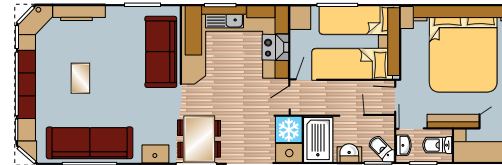

All Mulberry photography is of the 38 x 12 2 bed unless otherwise stated. Other models may vary in layout and features. The models pictured in this brochure show the standard front window and outlook door option.

“ The Mulberry is a stylish, modern holiday home which combines a spacious living area with an array of high specification features. ”

Mulberry

32x12 2 Bed

36x12 2 Bed

36x12 3 Bed

38x12 2 Bed

38x12 3 Bed

40x12 3 Bed

Please see our matrix at the back of the brochure for a comprehensive list of options

Dimensions

- L1 Overall length including detachable towbar
- L2 Overall length excluding detachable towbar
- L3 Body length including bay
- L4 Body length at floor level
- W1 Overall width including gutters and down pipes
- W2 Width at floor level
- H1 Overall height