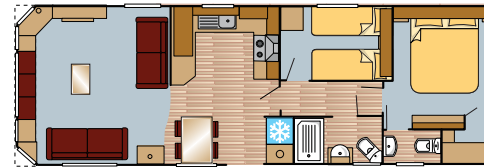

All Mulberry photography is of the 38 x 12 2 bed unless otherwise stated. Other models may vary in layout and features. The models pictured in this brochure show the standard front window and outlook door option.

“ The Mulberry is a stylish, modern holiday home which combines a spacious living area with an array of high specification features. ”

Mulberry

32x12 2 Bed

36x12 2 Bed

36x12 3 Bed

38x12 2 Bed

38x12 3 Bed

40x12 3 Bed