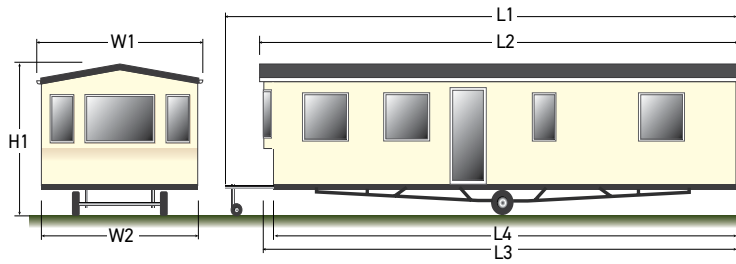

All Mulberry photography is of the 38 x 12 2 bed unless otherwise stated. Other models may vary in layout and features. The models pictured in this brochure show the standard front window and outlook door option.

“ The Mulberry is a stylish, modern holiday home which combines a spacious living area with an array of high specification features. ”

Mulberry

32x12 2 Bed

36x12 2 Bed

36x12 3 Bed

38x12 2 Bed

38x12 3 Bed

40x12 3 Bed

Please see our matrix at the back of the brochure for a comprehensive list of options

Dimensions

- L1 Overall length including detachable towbar
- L2 Overall length excluding detachable towbar
- L3 Body length including bay
- L4 Body length at floor level
- W1 Overall width including gutters and down pipes
- W2 Width at floor level
- H1 Overall height

	L1	L2	L3	L4	W1	W2	H1
Rosewood							
24 x 10 2 Bed	8.46m (27'7")	7.69m (25'2")	7.57m (24'8")	7.57m (24'8")	3.28m (10'9")	3.05m (10'0")	3.24m (10'8")
26 x 10 2 Bed	8.99m (29'5")	8.22m (27'0")	8.10m (26'6")	8.10m (26'6")	3.28m (10'9")	3.05m (10'0")	3.24m (10'8")
28 x 10 2 Bed	9.66m (31'8")	8.88m (28'9")	8.76m (28'7")	8.76m (28'7")	3.28m (10'9")	3.05m (10'0")	3.24m (10'8")
28 x 12 2 Bed	9.66m (31'8")	8.88m (28'9")	8.76m (28'7")	8.76m (28'7")	3.89m (12'9")	3.66m (12'0")	3.40m (11'2")
32 x 12 2 Bed	10.82m (35'6")	10.04m (34'1")	9.92m (32'7")	9.92m (32'7")	3.89m (12'9")	3.66m (12'0")	3.40m (11'2")
35 x 12 2 Bed	11.63m (38'3")	10.86m (35'7")	10.74m (35'2")	10.74m (35'2")	3.89m (12'9")	3.66m (12'0")	3.40m (11'2")
35 x 12 3 Bed	11.63m (38'3")	10.86m (35'7")	10.74m (35'2")	10.74m (35'2")	3.89m (12'9")	3.66m (12'0")	3.40m (11'2")