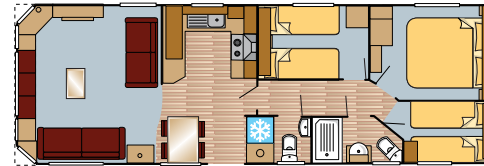

All Mulberry photography is of the 38 x 12 2 bed unless otherwise stated. Other models may vary in layout and features. The models pictured in this brochure show the standard front window and outlook door option.

“ The Mulberry is a stylish, modern holiday home which combines a spacious living area with an array of high specification features. ”

Mulberry

32x12 2 Bed

36x12 2 Bed

36x12 3 Bed

38x12 2 Bed

38x12 3 Bed

40x12 3 Bed