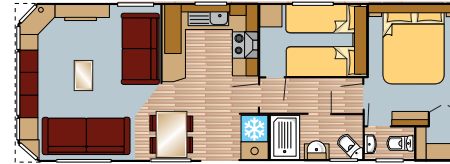

Mulberry

Standard

Outlook door option

You will really feel at home in the Mulberry! The lounge offers glorious panoramic views through the large picture windows. Modern furniture and attractive soft furnishings combine style with comfort and the electric fire makes an impressive central feature. Preparing a meal is a real pleasure in the beautiful kitchen with its raised work surfaces, contrasting cupboard doors and integrated fridge-freezer, oven, grill and microwave. Quality continues in the bedrooms with superb soft furnishings and contemporary fitted furniture. Two bed models include a walk-in wardrobe and en suite. All this, and a striking external appearance, makes the Mulberry one of our most popular models.

All Mulberry photography is of the 38 x 12 2 bed unless otherwise stated. Other models may vary in layout and features. The models pictured in this brochure show the standard front window and outlook door option.

“ The Mulberry is a stylish, modern holiday home which combines a spacious living area with an array of high specification features. ”

Mulberry

32x12 2 Bed

36x12 2 Bed

36x12 3 Bed

38x12 2 Bed

38x12 3 Bed

40x12 3 Bed