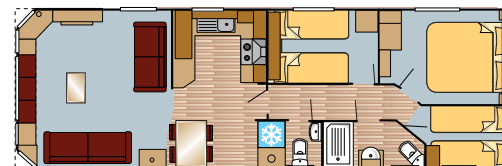

All Mulberry photography is of the 38 x 12 2 bed unless otherwise stated. Other models may vary in layout and features. The models pictured in this brochure show the standard front window and outlook door option.

“ The Mulberry is a stylish, modern holiday home which combines a spacious living area with an array of high specification features. ”

Mulberry

32x12 2 Bed

36x12 2 Bed

36x12 3 Bed

38x12 2 Bed

38x12 3 Bed

40x12 3 Bed

Please see our matrix at the back of the brochure for a comprehensive list of options

Dimensions

- L1 Overall length including detachable towbar
- L2 Overall length excluding detachable towbar
- L3 Body length including bay
- L4 Body length at floor level
- W1 Overall width including gutters and down pipes
- W2 Width at floor level
- H1 Overall height

	L1	L2	L3	L4	W1	W2	H1
Maple							
28 x 12 1 Bed	9.66m (31'8")	9.00m (29'5")	8.80m (28'9")	8.80m (28'9")	3.97m (13'0")	3.72m (12'2")	3.40m (11'2")
32 x 12 2 Bed	10.76m (35'4")	10.06m (33')	9.86m (32'4")	9.86m (32'4")	3.97m (13'0")	3.72m (12'2")	3.40m (11'2")
35 x 12 2 Bed	11.86m (38'11")	11.16m (36'7")	10.96m (35'11")	10.96m (35'11")	3.97m (13'0")	3.72m (12'2")	3.40m (11'2")
35 x 12 3 Bed	11.86m (38'11")	11.16m (36'7")	10.96m (35'11")	10.96m (35'11")	3.97m (13'0")	3.72m (12'2")	3.40m (11'2")
38 x 12 2 Bed	12.51m (41'0")	11.75m (38'6")	11.61m (38'1")	11.61m (38'1")	3.97m (13'0")	3.72m (12'2")	3.40m (11'2")
38 x 12 3 Bed	12.51m (41'0")	11.75m (38'6")	11.61m (38'1")	11.61m (38'1")	3.97m (13'0")	3.72m (12'2")	3.40m (11'2")